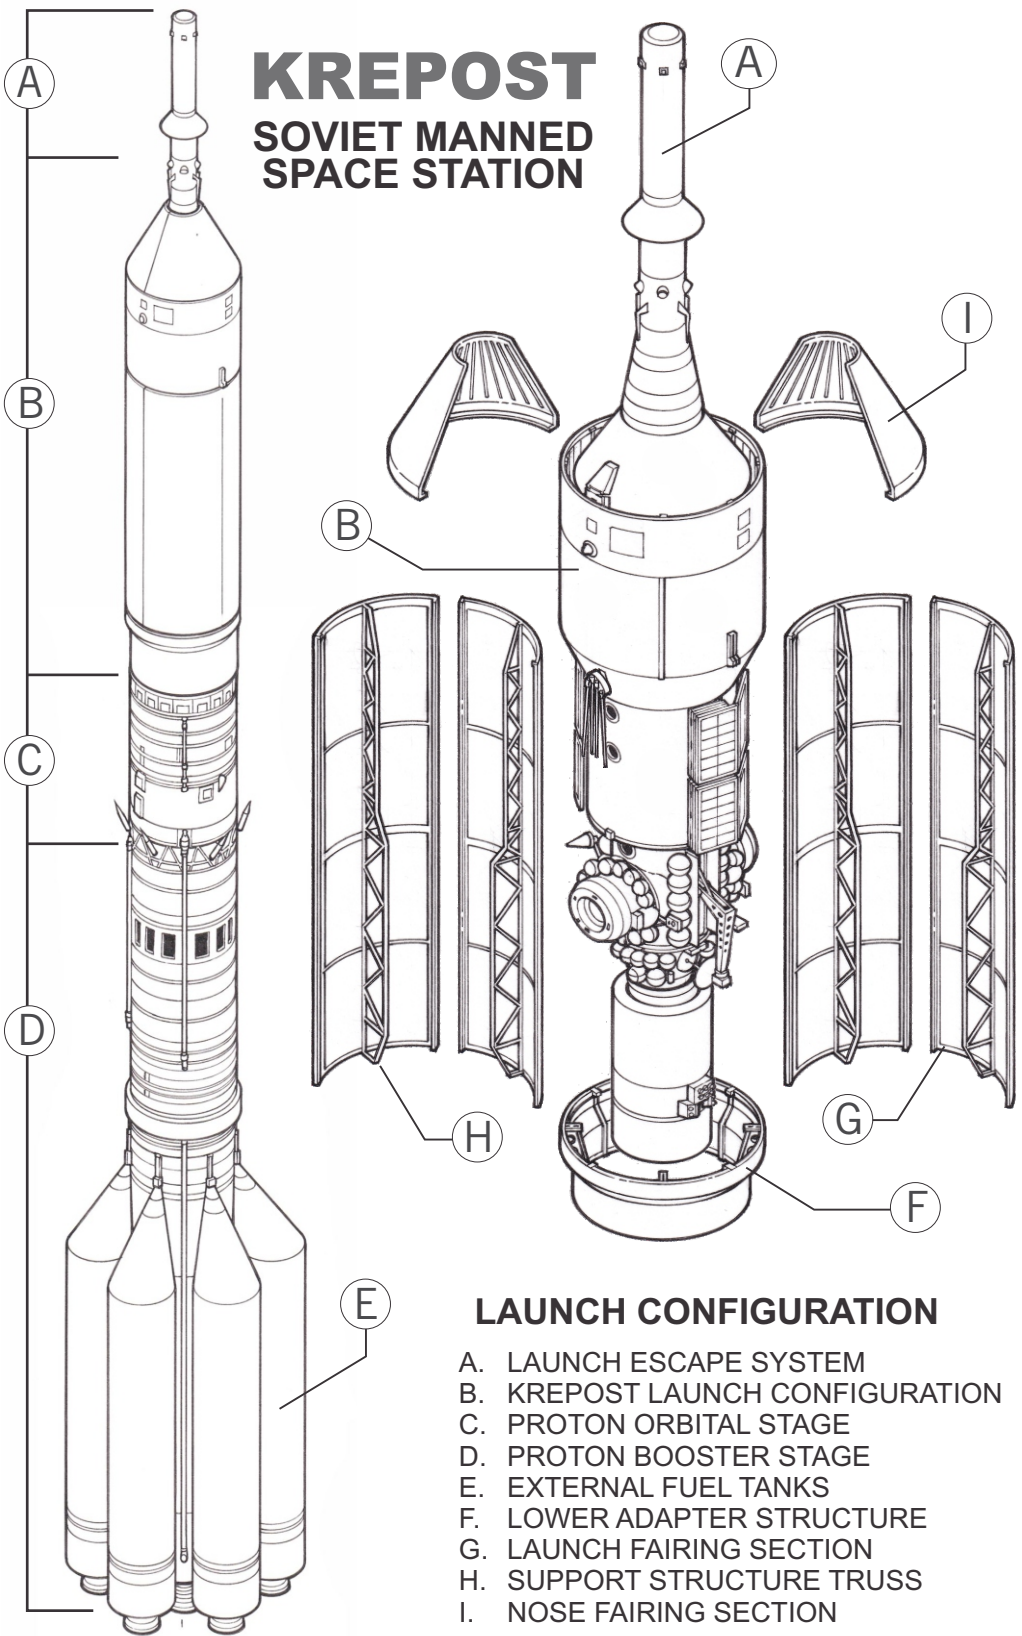

KREPOST

SOVIET MANNED SPACE STATION

LAUNCH CONFIGURATION

- A. LAUNCH ESCAPE SYSTEM
- B. KREPOST LAUNCH CONFIGURATION
- C. PROTON ORBITAL STAGE
- D. PROTON BOOSTER STAGE
- E. EXTERNAL FUEL TANKS
- F. LOWER ADAPTER STRUCTURE
- G. LAUNCH FAIRING SECTION
- H. SUPPORT STRUCTURE TRUSS
- I. NOSE FAIRING SECTION