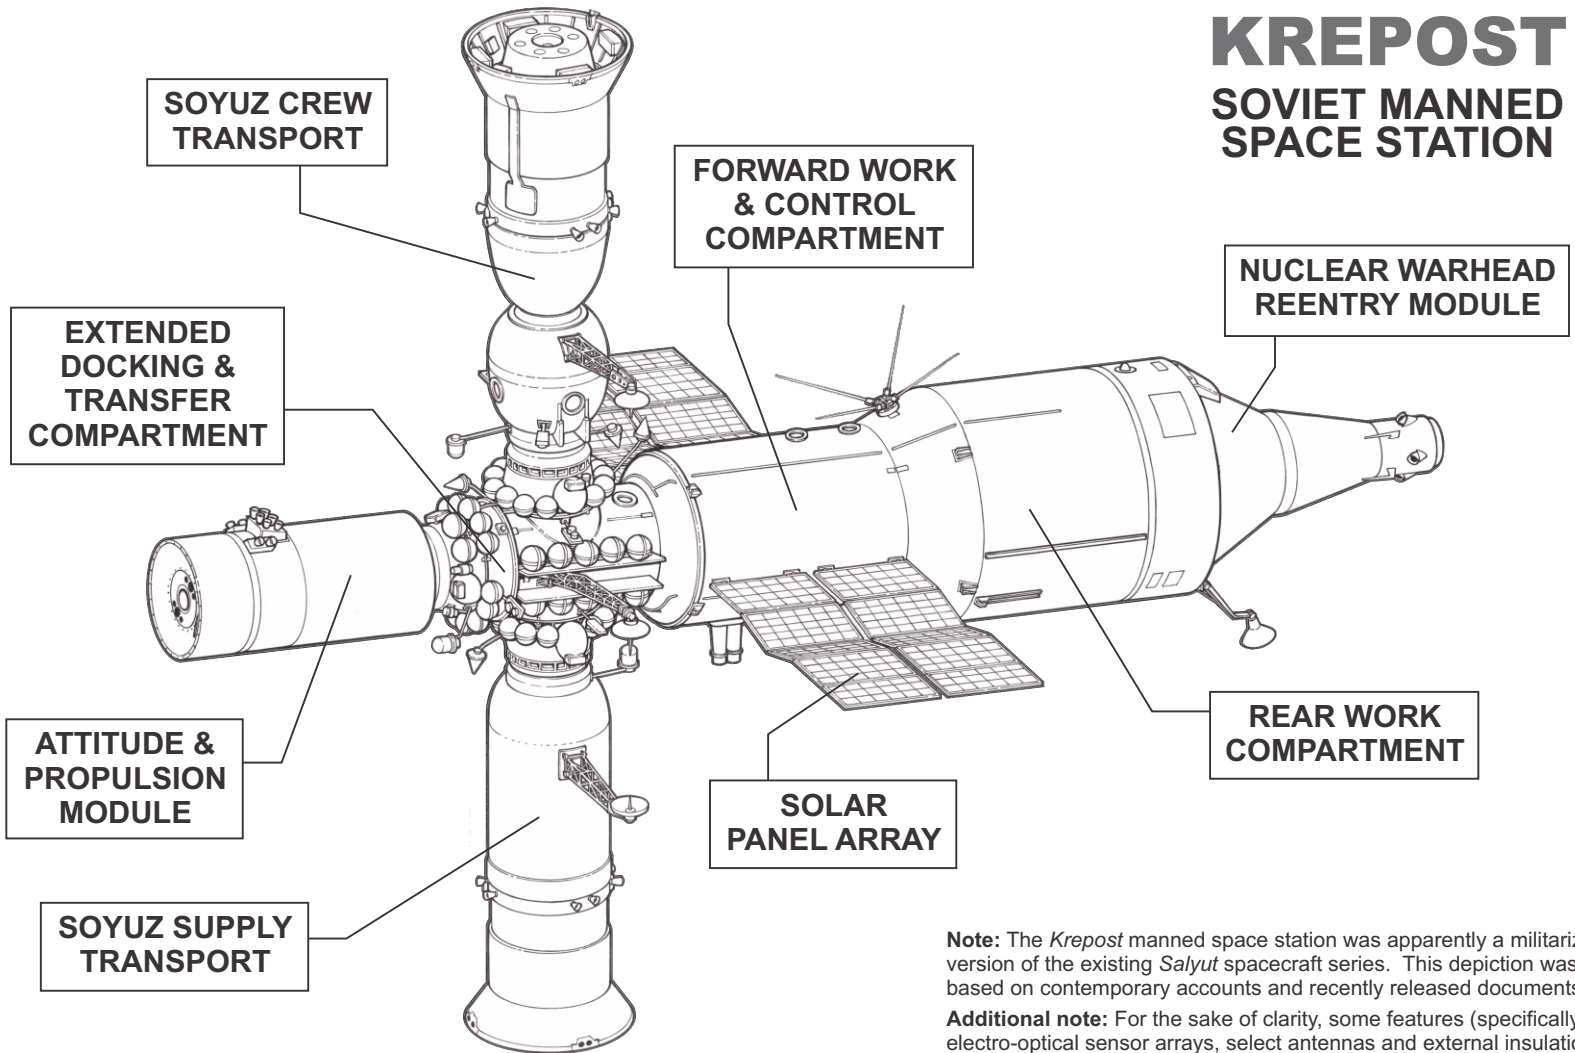

KREPOST

SOVIET MANNED SPACE STATION

Note: The *Krepost* manned space station was apparently a militarized version of the existing *Salyut* spacecraft series. This depiction was based on contemporary accounts and recently released documents.